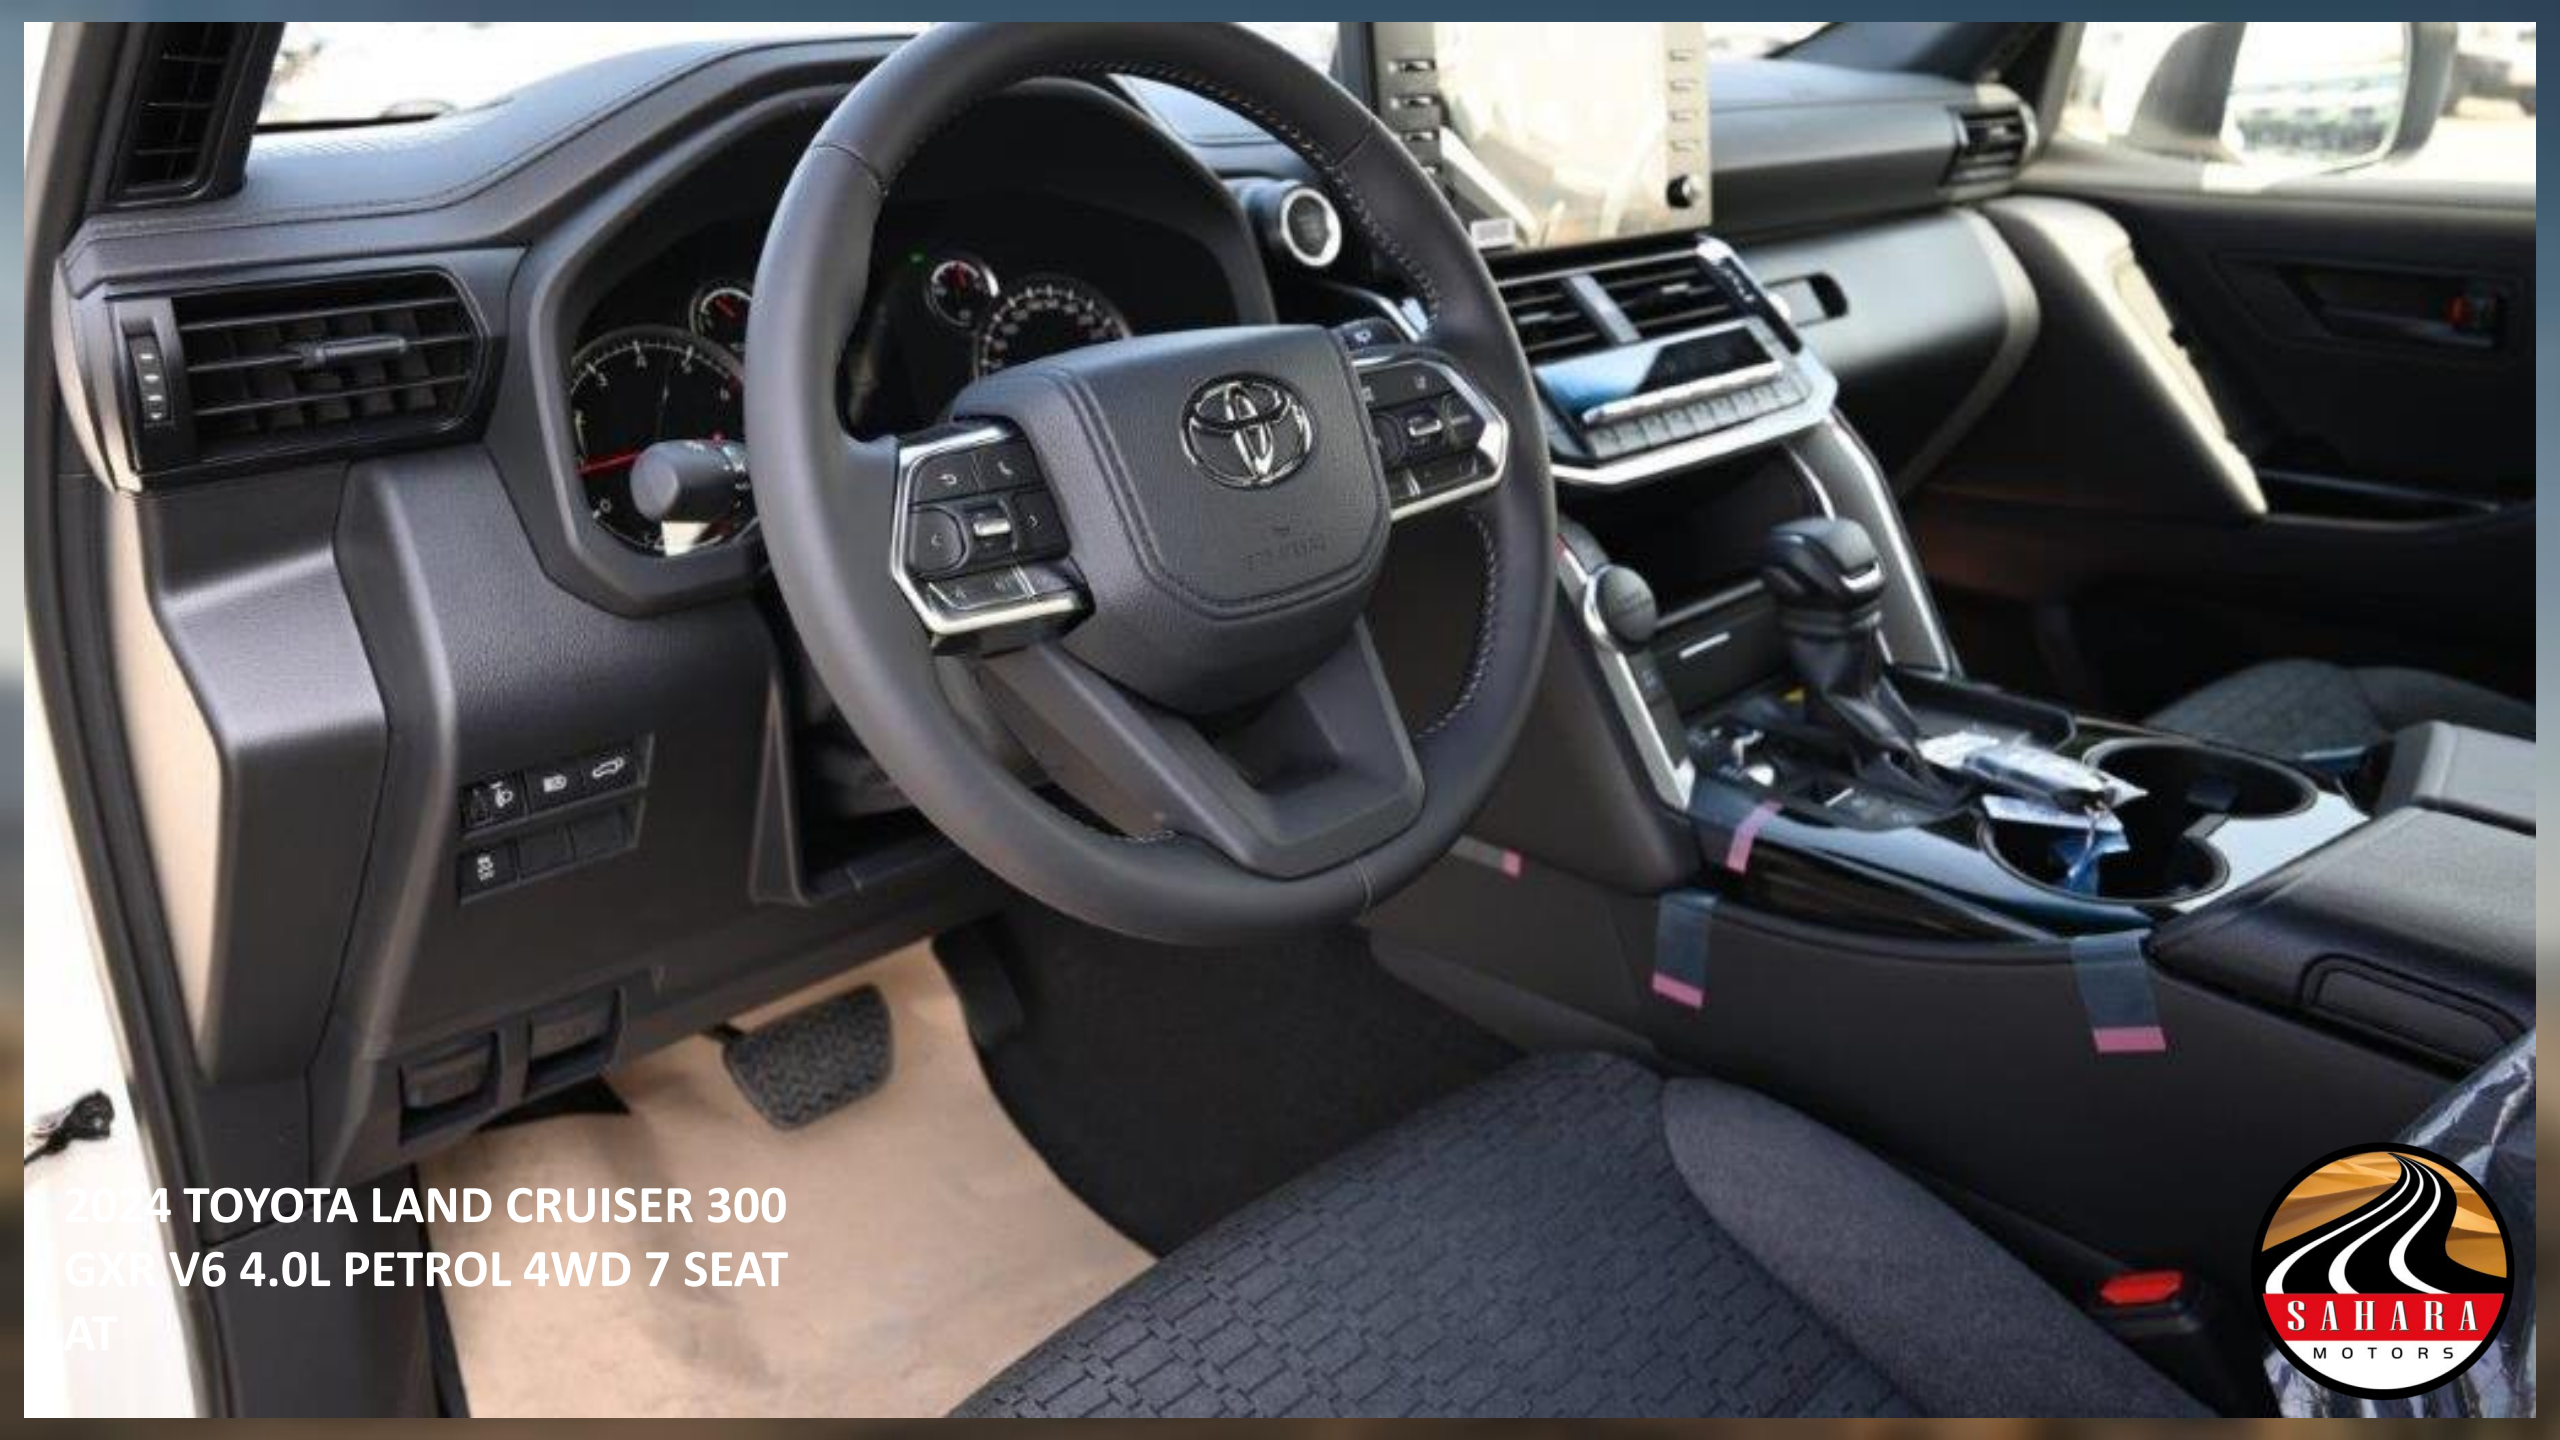

TOYOTA

LAND CRUISER 300

Gxr V6

**2024 TOYOTA LAND CRUISER 300  
GXR V6 4.0L PETROL 4WD 7 SEAT  
AT**

**2024 TOYOTA LAND CRUISER 300  
GXR V6 4.0L PETROL 4WD 7 SEAT  
AT**

**2024 TOYOTA LAND CRUISER 300  
GXR V6 4.0L PETROL 4WD 7 SEAT  
AT**

**2024 TOYOTA LAND CRUISER 300  
GXR V6 4.0L PETROL 4WD 7 SEAT  
AT**

2024 TOYOTA LAND CRUISER 300  
GXR V6 4.0L PETROL 4WD 7 SEAT  
AT

**2024 TOYOTA LAND CRUISER 300  
GXR V6 4.0L PETROL 4WD 7 SEAT  
AT**

**2024 TOYOTA LAND CRUISER 300  
GXR V6 4.0L PETROL 4WD 7 SEAT  
AT**

2024 MODEL TOYOTA LAND CRUISER 300 GXR V6 4.0L PETROL 4WD 7 SEAT  
AUTOMATIC  
MODEL CODE-GRJ300L-GNTAKV  
ENGINE 1GR-FE  
TIRE AND DISC WHEEL-265/55R20 (8J ALUMI)  
WHEEL CAP-ALUMI  
CRUISE CONTROL-FULL SPEED RANGE ACC  
EXHAUST EMISSION CONTROL-GASOLINE EURO4 (W/O OBD)  
CATALYTIC CONVERTER-(9R-08M+11R-08) X2 EURO34  
ENGINE MONITOR WARNING  
DIFFERENTIAL LOCK-RR : DIFFERENTIAL LOCK  
VSC ABS + BA + ATRC + VSC + TSC + ACC  
TRANSMISSION 6 A/T AC60F ECT-POWER/2ND  
PINTLE HOOK  
ENGINE COOLANT-LLC 30%  
LUGGAGE AND BACK DOOR-HATCH DOOR + PBD W/PRELOCK SW  
AUTO AND EASY CLOSER DOOR BACK DOOR  
STEP AND STEP COVER SIDE  
ROCKER AND DOOR LOWER MOULDING PAINTING  
ROOF RACK-FLAT TYPE (W/O LOADING)  
WIND SHIELD WIPER CONTROL-INTERMITTENT WASHER  
HEATER-FR LH & RH INDEPENDENT CONTROL (1LAYER BLOWER)  
HEADLAMP-LOW / HIGHT : 3REF , TURN LED + AUTO HIGH BEAM  
HEADLAMP LEVELING-WITH (MANUAL)  
OUTSIDE REAR VIEW MIRROR-GCC REMOTE + AUTO RETRACTABLE + ECM  
+ REVERSE (COLOR)  
WIRELESS/SMART DOOR LOCK SMART + PUSH (ALL DOOR) + PBD + PANIC  
(LOW STYLING)  
SUN VISOR-WITH (VANITY MIRROR + BULB LIGHT + SLIDE)  
TIRE INFLATION PRESS. WARNING